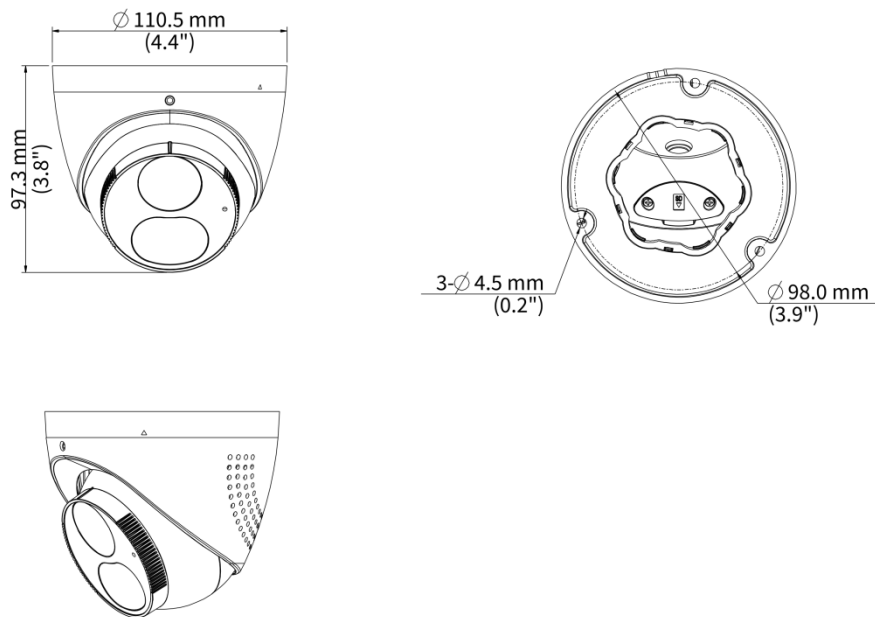

Accessories

TR-JB03-G-IN

Junction Box for Mini Fix-dome(Support wiring from behind)

TR-JB07/WM03-G-IN

Wall Mounting Assembling Bracket For or 32 Fix-dome&Mini Fix-dome&Plastic Turret Camera

TR-WM03-D-IN

Wall Mounting Bracket for 32 Fix-dome&Mini Fix-dome&Plastic Turret Camera

TR-UM06-E-IN

Slant Mounting Bracket for Fixed Dome

TR-A01-IN

NPT 3/4" Waterproof Cable Gland

TR-UP06-IN

Universal Pole Mounting Bracket